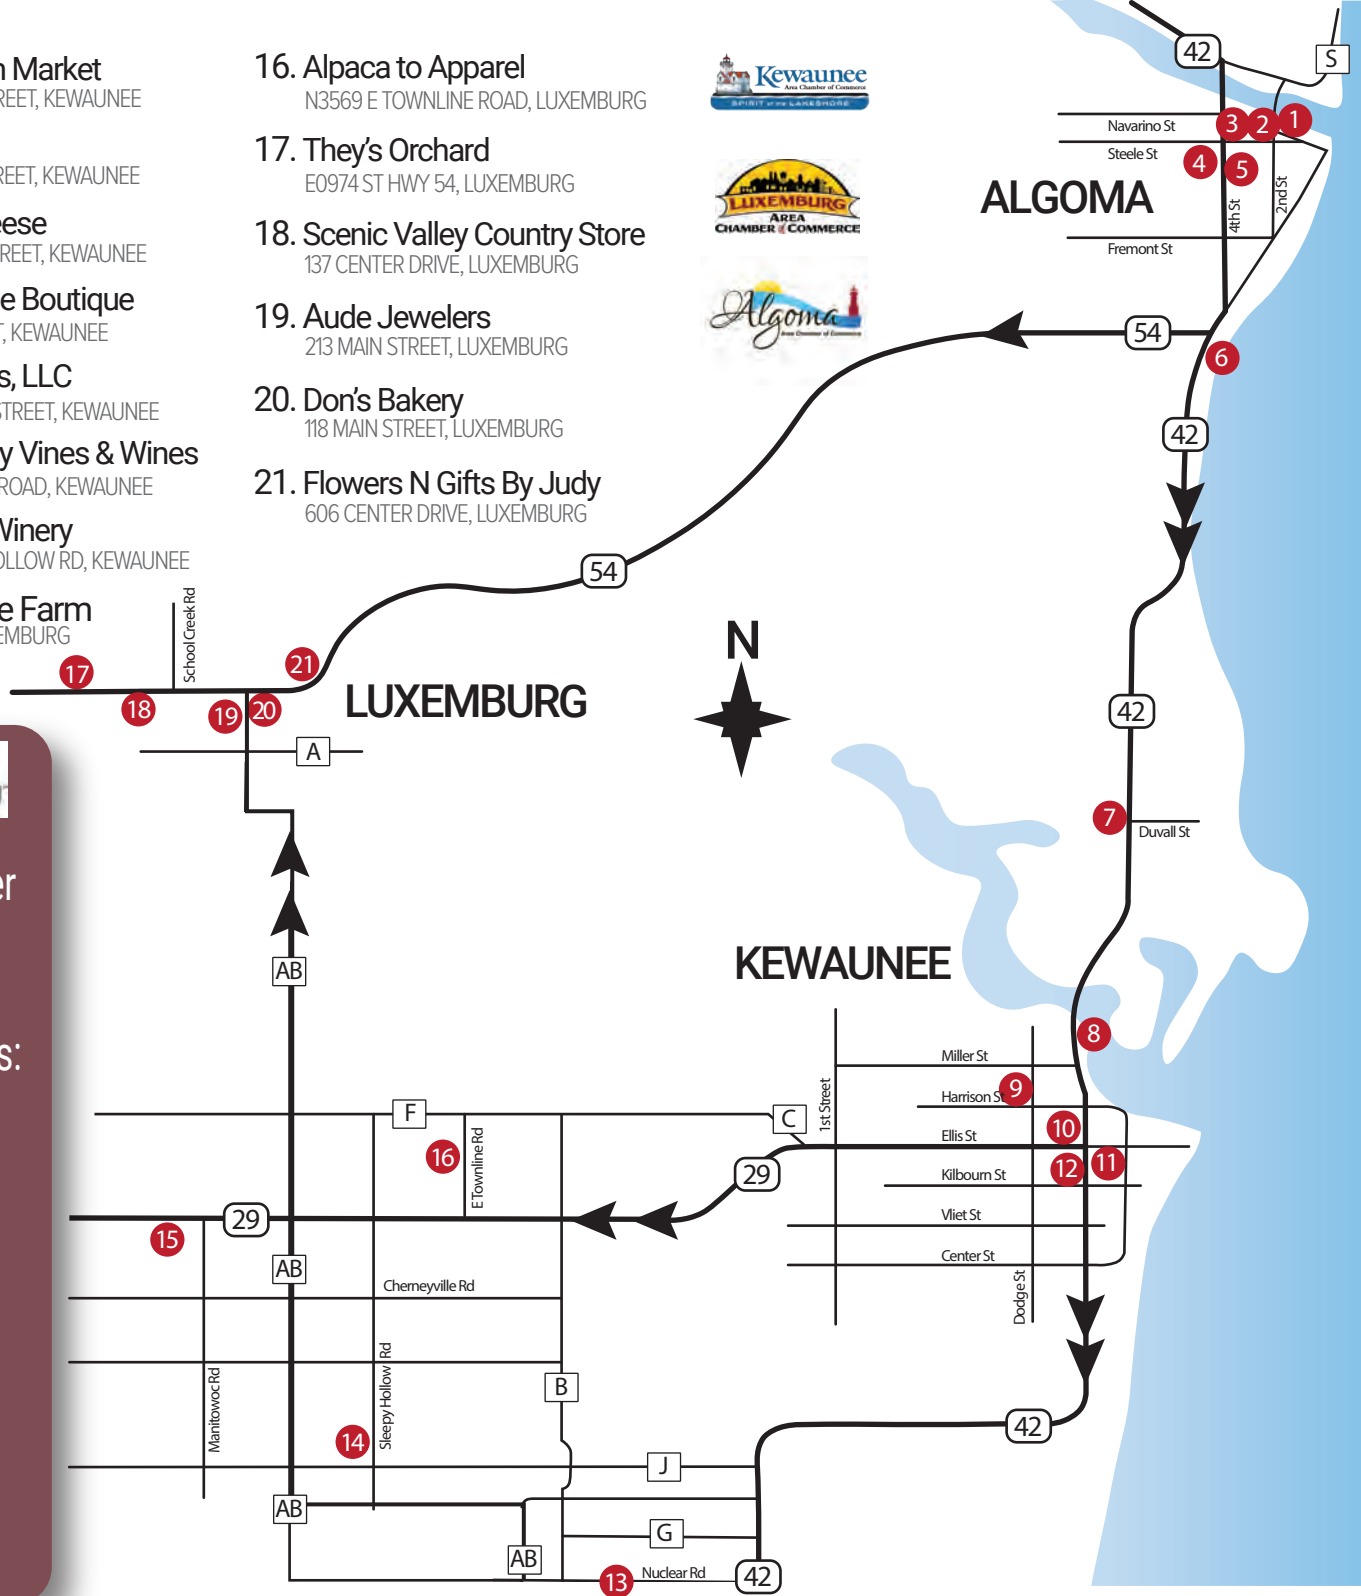

1. von Stiehl Winery
115 NAVARINO STREET, ALGOMA

2. WaterFront Creations
207 STEELE STREET, ALGOMA

3. Honeycomb Holiday
Pop-Up Shop
213 STEELE STREET, ALGOMA

4. Amber's Attic & Art
507 4th STREET, ALGOMA

5. The Country Cupboard
504 4th STREET, ALGOMA

6. Algoma Chamber/Visitor Center
1226 LAKE STREET, ALGOMA

7. Coho Motel & Lighthouse
Gift Shop
705 N. MAIN STREET, KEWAUNEE

8. LaFond's Fish Market
216 MILWAUKEE STREET, KEWAUNEE

14. Parallel 44 Winery
N2185 SLEEPY HOLLOW RD, KEWAUNEE

15. Aissen Tree Farm
E1105 WI-29, LUXEMBURG

16. Alpaca to Apparel
N3569 E TOWNLINE ROAD, LUXEMBURG

17. They's Orchard
E0974 ST HWY 54, LUXEMBURG

18. Scenic Valley Country Store
137 CENTER DRIVE, LUXEMBURG

19. Aude Jewelers
213 MAIN STREET, LUXEMBURG

20. Don's Bakery
118 MAIN STREET, LUXEMBURG

21. Flowers N Gifts By Judy
606 CENTER DRIVE, LUXEMBURG

ALGOMA

2020 Kewaunee County Christmas Stroll

Visit each participating business and enter to win their in-store \$25 gift certificate.